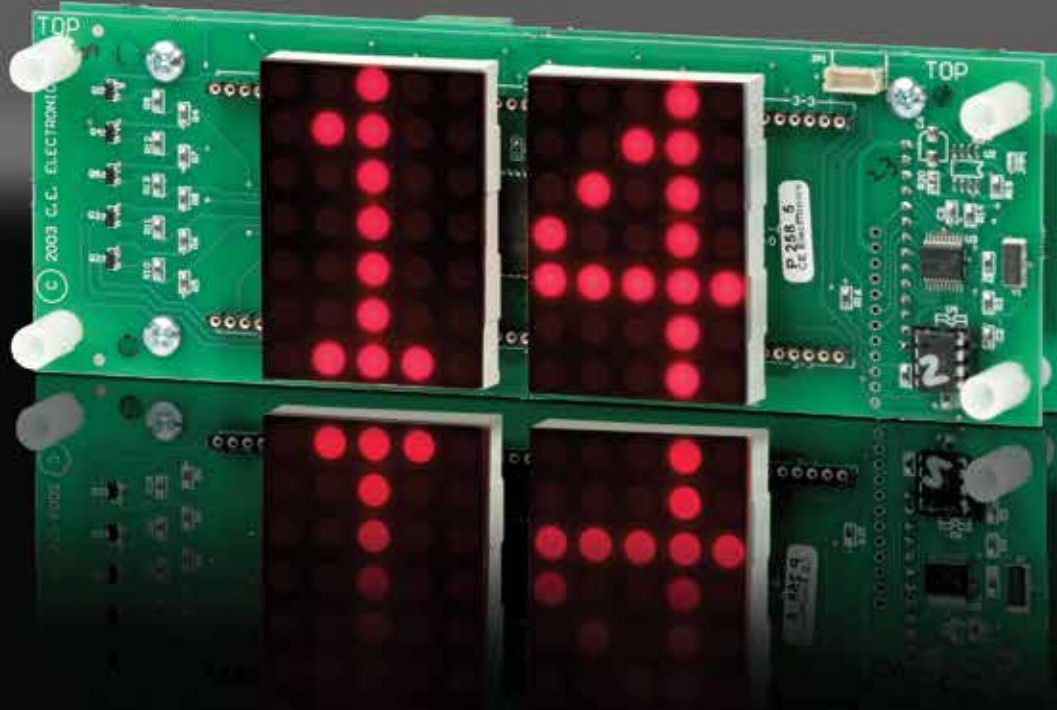

> DH220-XXXXX

DOT MATRIX LED DIGITAL INDICATOR

DOT MATRIX

2" CHARACTERS

Dot Matrix LED digital indicator for floor position display, as well as car direction, if desired. Any alphanumeric or custom character can be displayed in either single digit with arrow or double digit floor designations.

TYPICAL APPLICATIONS:

- > Car-OP Panel
- > Transom-car or Hall

FEATURES:

- > Low cost design
- > Self contained unit
- > Latched input
- > Self testing
- > Scrolling
- > Passing chime output
- > Error detection and correction feature
- > UL listed